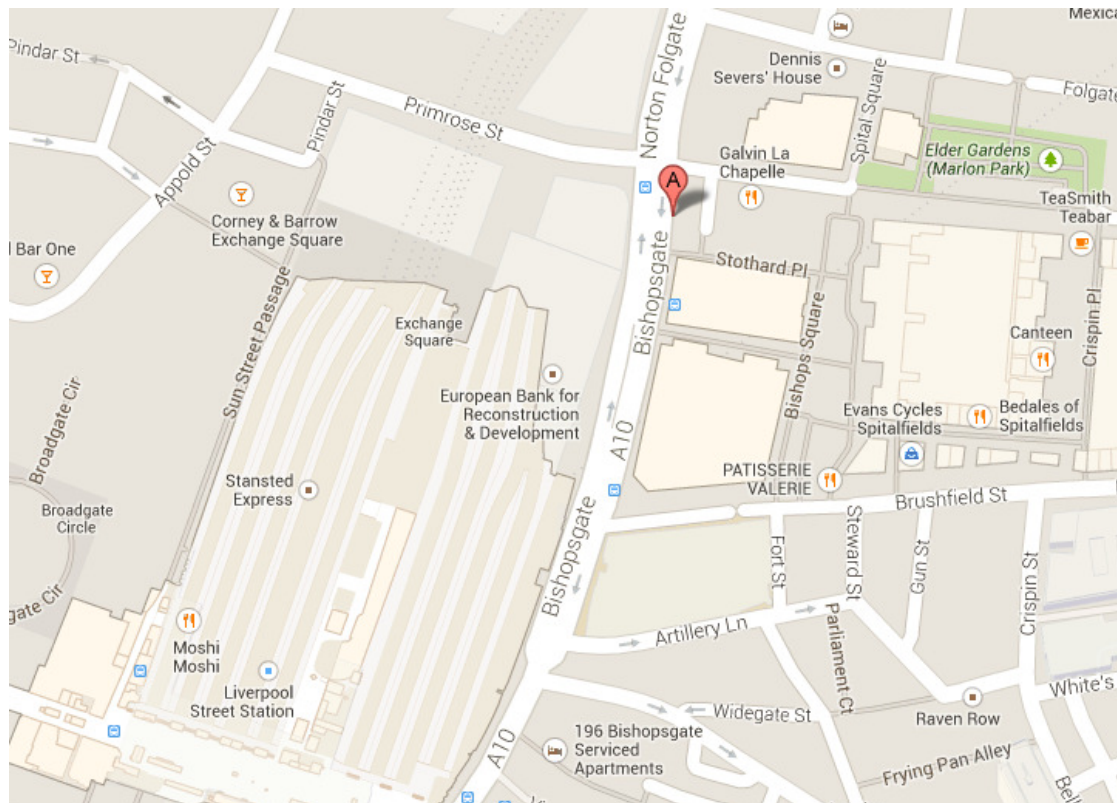

## **Business and Health Consultancy Ltd**

288 Bishopsgate  
London  
EC2M 4QP  
Tel: 020 7959 3015

Front view of 288 Bishopsgate.

View of 288 Bishopsgate at corner of Spital Square.

### **Directions:**

288 Bishopsgate is a glass fronted building located near the junction of Primrose Street and Spital Square, just before Bishopsgate ends and joins Norton Folgate. The building can be found on the left hand side if travelling along the A10 from Shoreditch High Street.

From Liverpool Street Station follow the exit sign for 'Bishopsgate' and turn left. Walk to the end of the station and cross the street at the crossing. You will then stand directly in front of 288.

Please call reception on 020 7959 3015 if you have trouble locating the building and they will be able to help you. Upon arrival please report to reception and they will be able to guide you further.